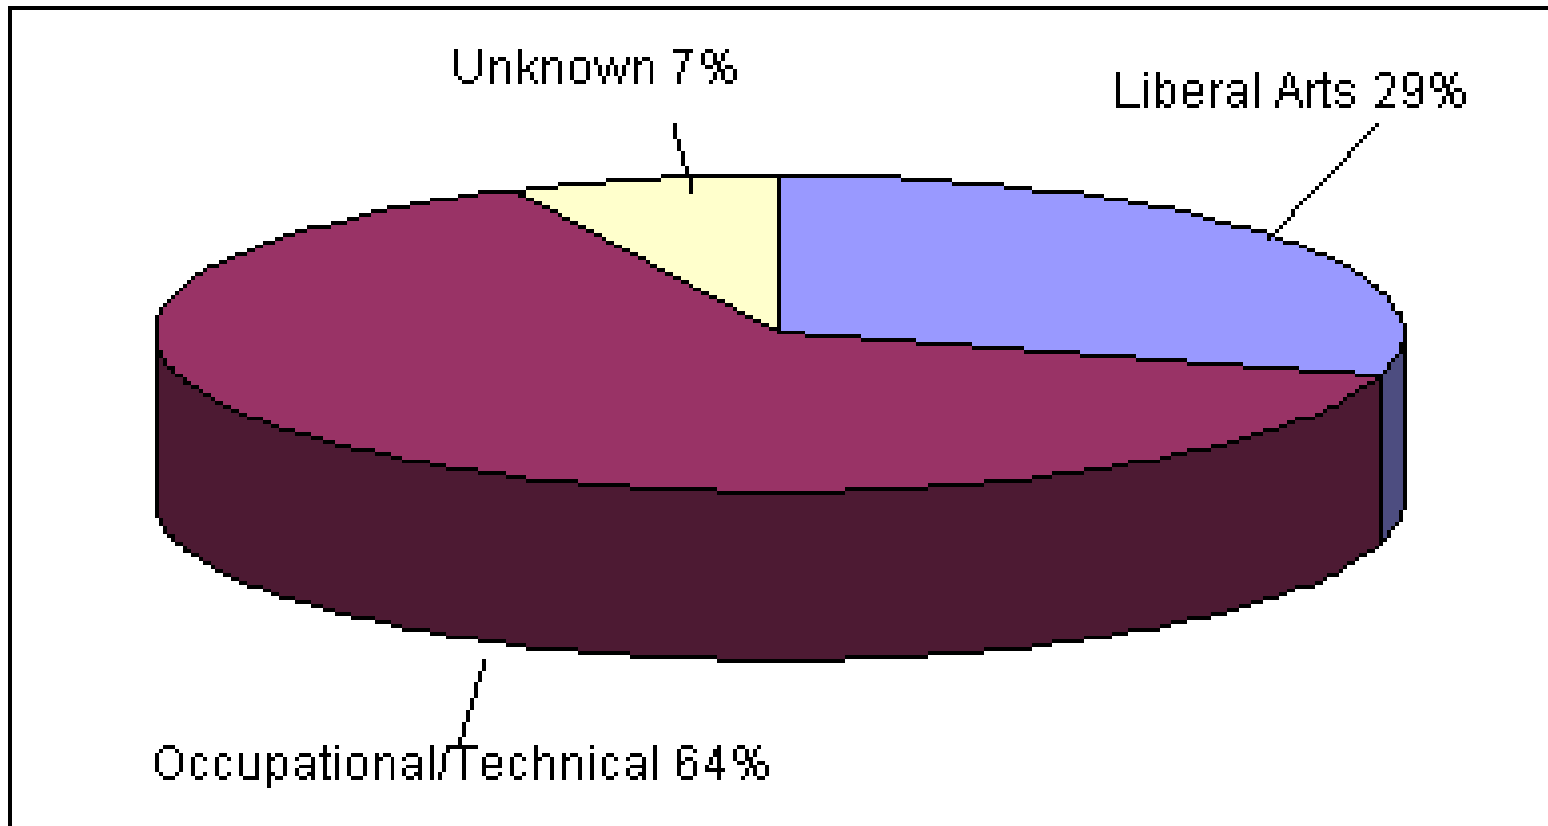

Percent Undergraduates Enrolled Part-Time

Percent Undergraduates Under Age 25 and Full-time

UW System Profile of Entering Students 1999-00

Percent Undergraduates Students of Color

Students Enrolled in Non-Traditional Learning

Distance Education Enrollments are not available prior to 1995-96.

UW System Total Transfer Students

UW System New Transfer Students by Source 1986-87

UW System New Transfer Students by Source 2002-03

UW System New Transfer Students by WTCS Enrollment Type 2001-02