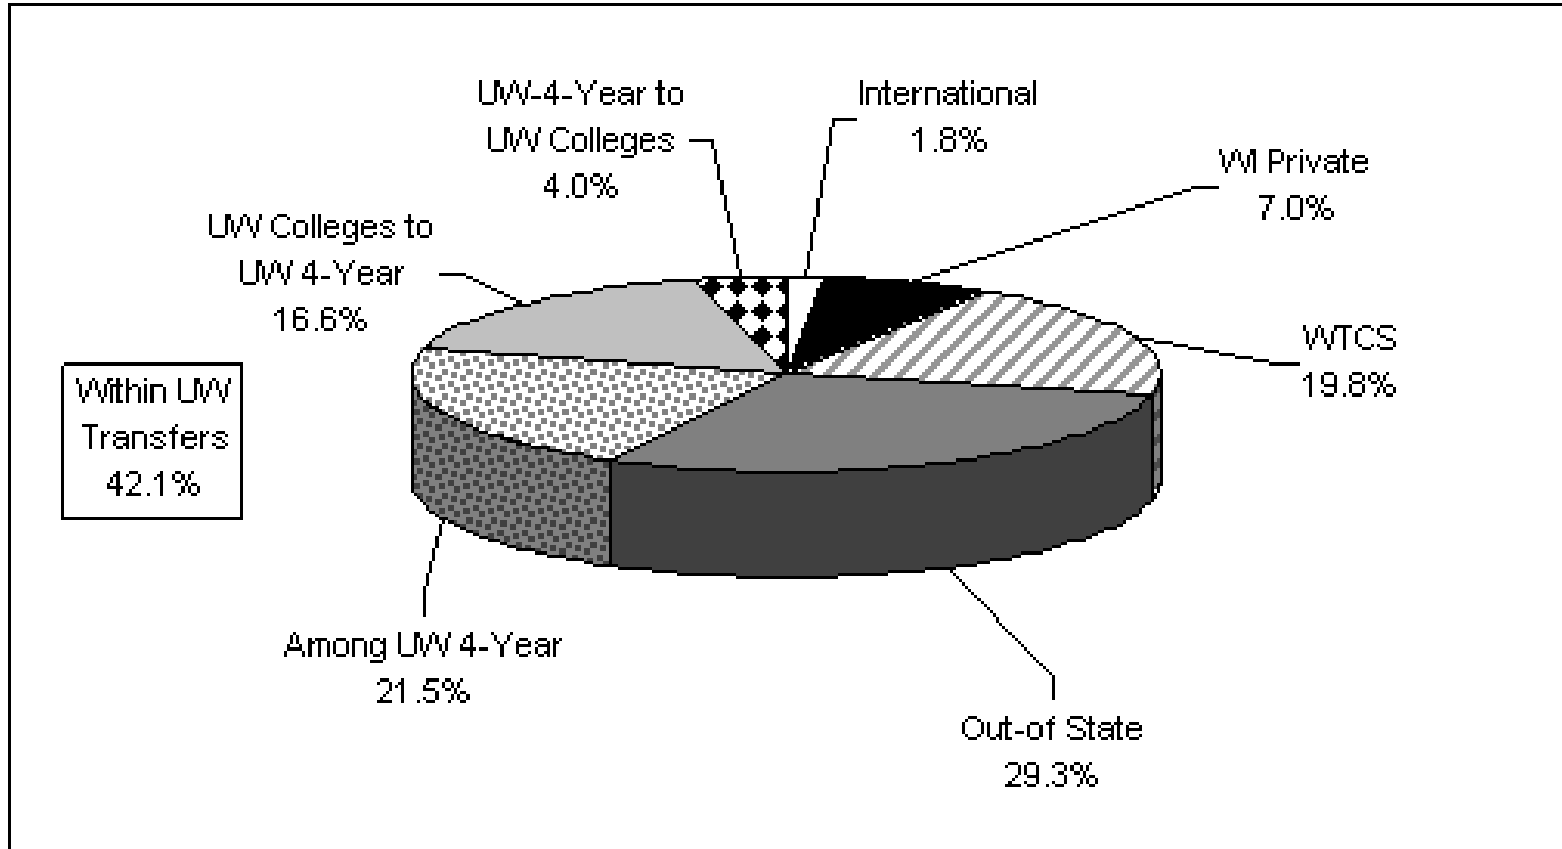

Percent Undergraduates Enrolled Part-Time

Percent Undergraduates Under Age 25 and Full-time

UW System Profile of Entering Students 1999-00

Percent Undergraduates Students of Color

Students Enrolled in Non-Traditional Learning

Distance Education Enrollments are not available prior to 1995-96.

UW System Total Transfer Students

UW System New Transfer Students by Source 1986-87

UW System New Transfer Students by Source 2002-03

UW System New Transfer Students by WTCS Enrollment Type 2001-02

UW/WTCS Dual Enrolled Students

Enrolled in both a UW and a WTC in the same year.

UW System Bachelor's Degrees Conferred