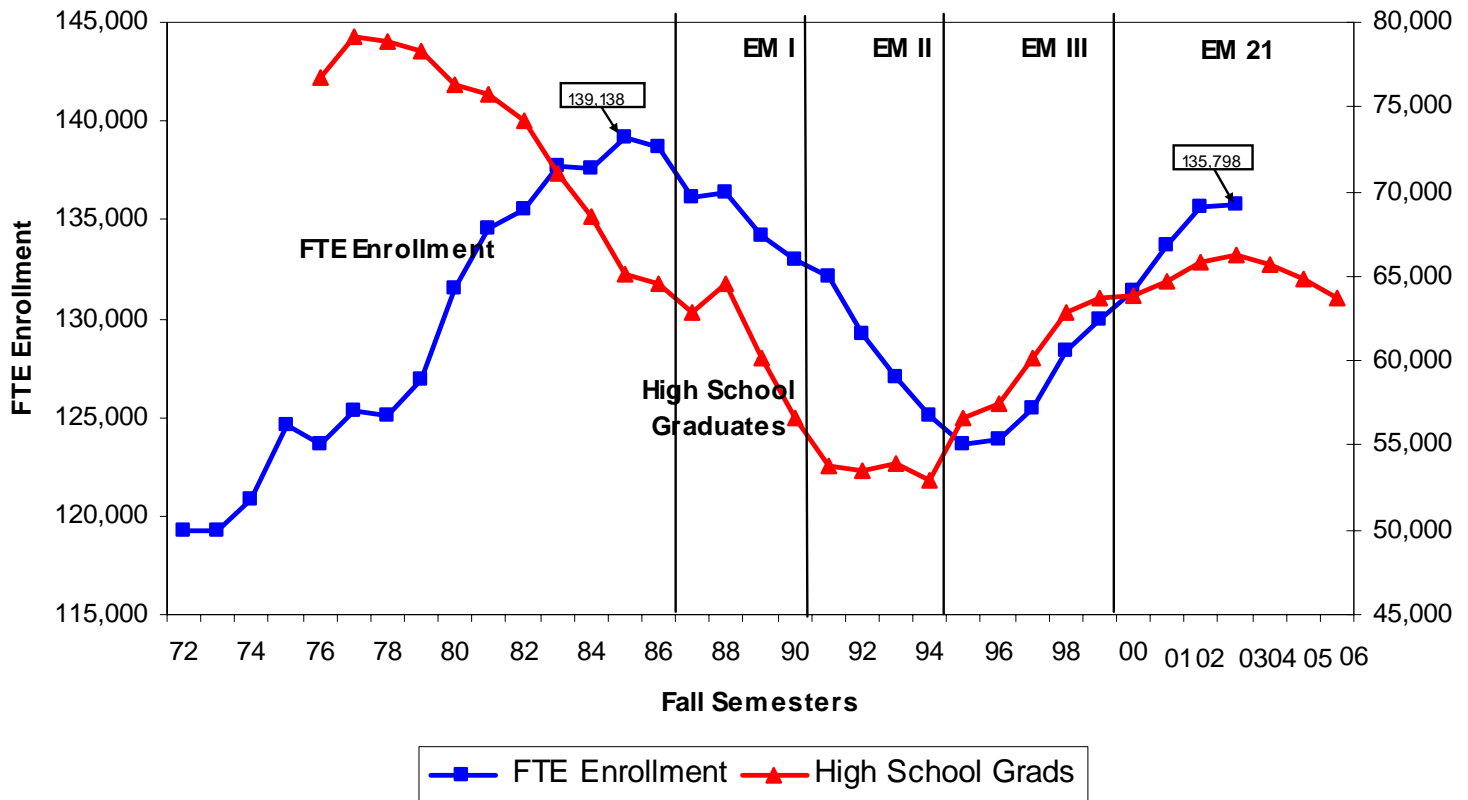

Student Demographics

Frank Goldberg
Associate Vice President

UW/WTCS Joint Committee on
Baccalaureate Expansion
May 12, 2004

University of Wisconsin System Enrollment History

Percent Undergraduates Age 25 and Over

Percent Undergraduates Enrolled Part-Time

Percent Undergraduates Under Age 25 and Full-time

UW System Profile of Entering Students 1999-00

Percent Undergraduates Students of Color

Students Enrolled in Non-Traditional Learning