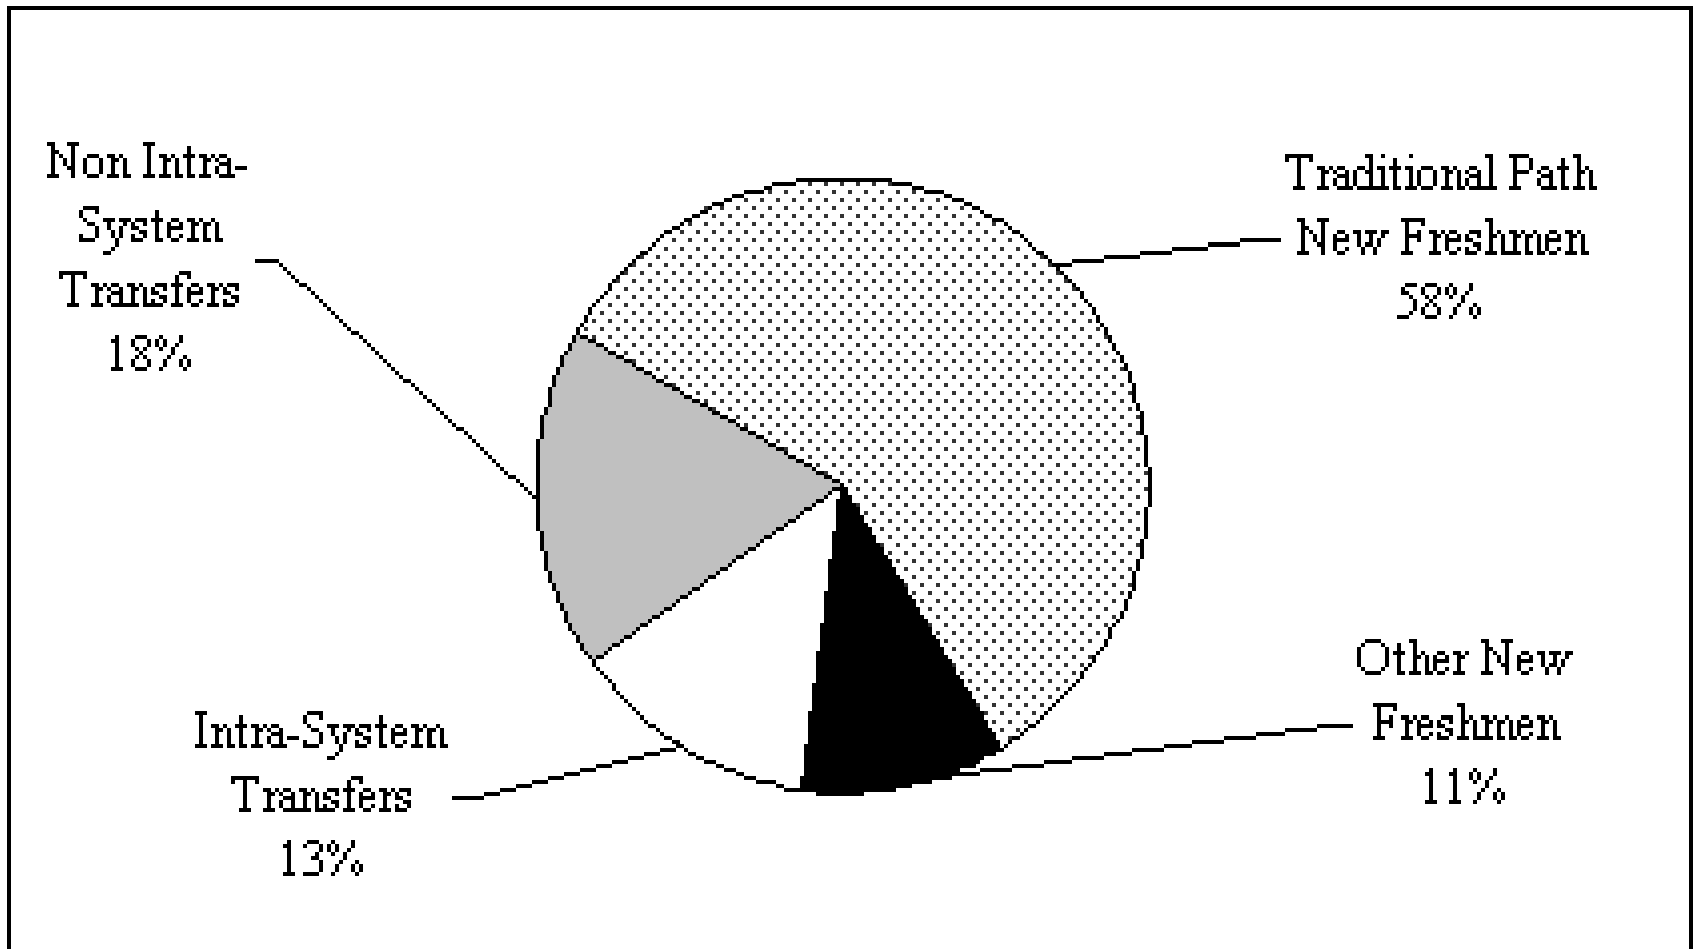

Student Demographics

Frank Goldberg
Associate Vice President

UW/WTCS Joint Committee on
Baccalaureate Expansion
May 12, 2004

University of Wisconsin System Enrollment History

Percent Undergraduates Age 25 and Over

Percent Undergraduates Enrolled Part-Time

Percent Undergraduates Under Age 25 and Full-time

UW System Profile of Entering Students 1999-00

Percent Undergraduates Students of Color

Students Enrolled in Non-Traditional Learning