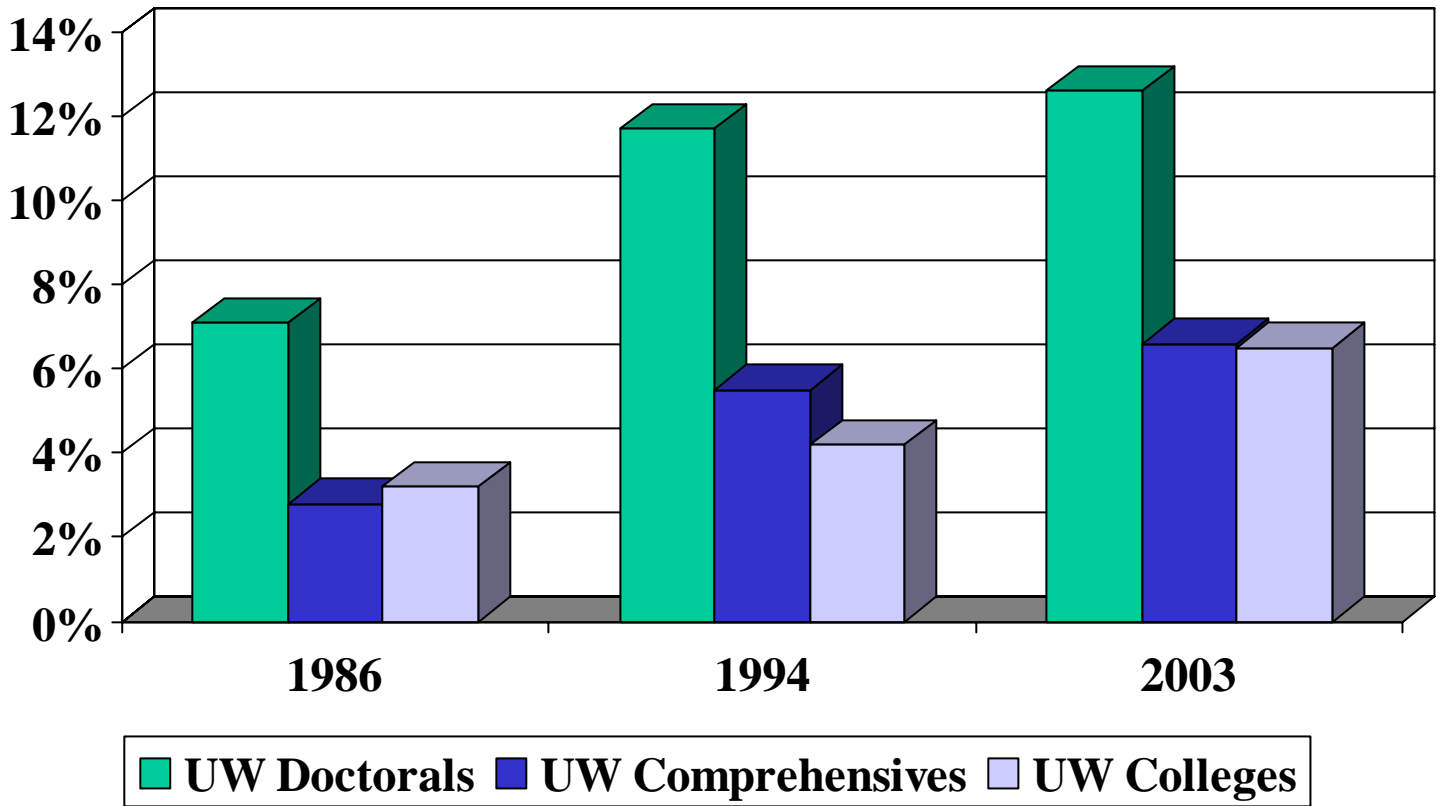

Student Demographics

Frank Goldberg
Associate Vice President

UW/WTCS Joint Committee on
Baccalaureate Expansion
May 12, 2004

University of Wisconsin System Enrollment History

Percent Undergraduates Age 25 and Over

Percent Undergraduates Enrolled Part-Time

Percent Undergraduates Under Age 25 and Full-time

UW System Profile of Entering Students 1999-00

Percent Undergraduates Students of Color

Students Enrolled in Non-Traditional Learning