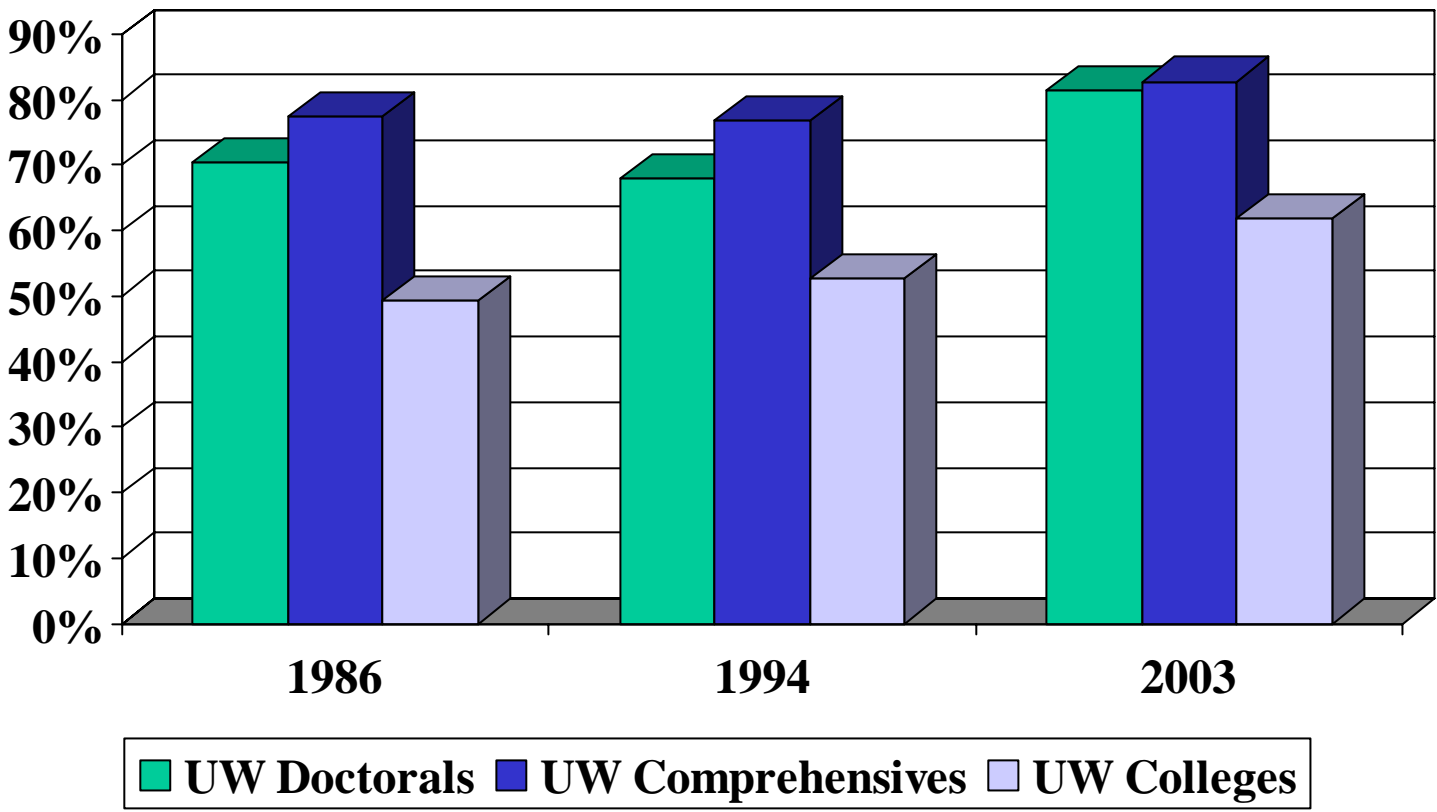

Student Demographics

Frank Goldberg
Associate Vice President

UW/WTCS Joint Committee on
Baccalaureate Expansion
May 12, 2004

University of Wisconsin System Enrollment History

Percent Undergraduates Age 25 and Over

Percent Undergraduates Enrolled Part-Time

Percent Undergraduates Under Age 25 and Full-time

UW System Profile of Entering Students 1999-00

Percent Undergraduates Students of Color

Students Enrolled in Non-Traditional Learning