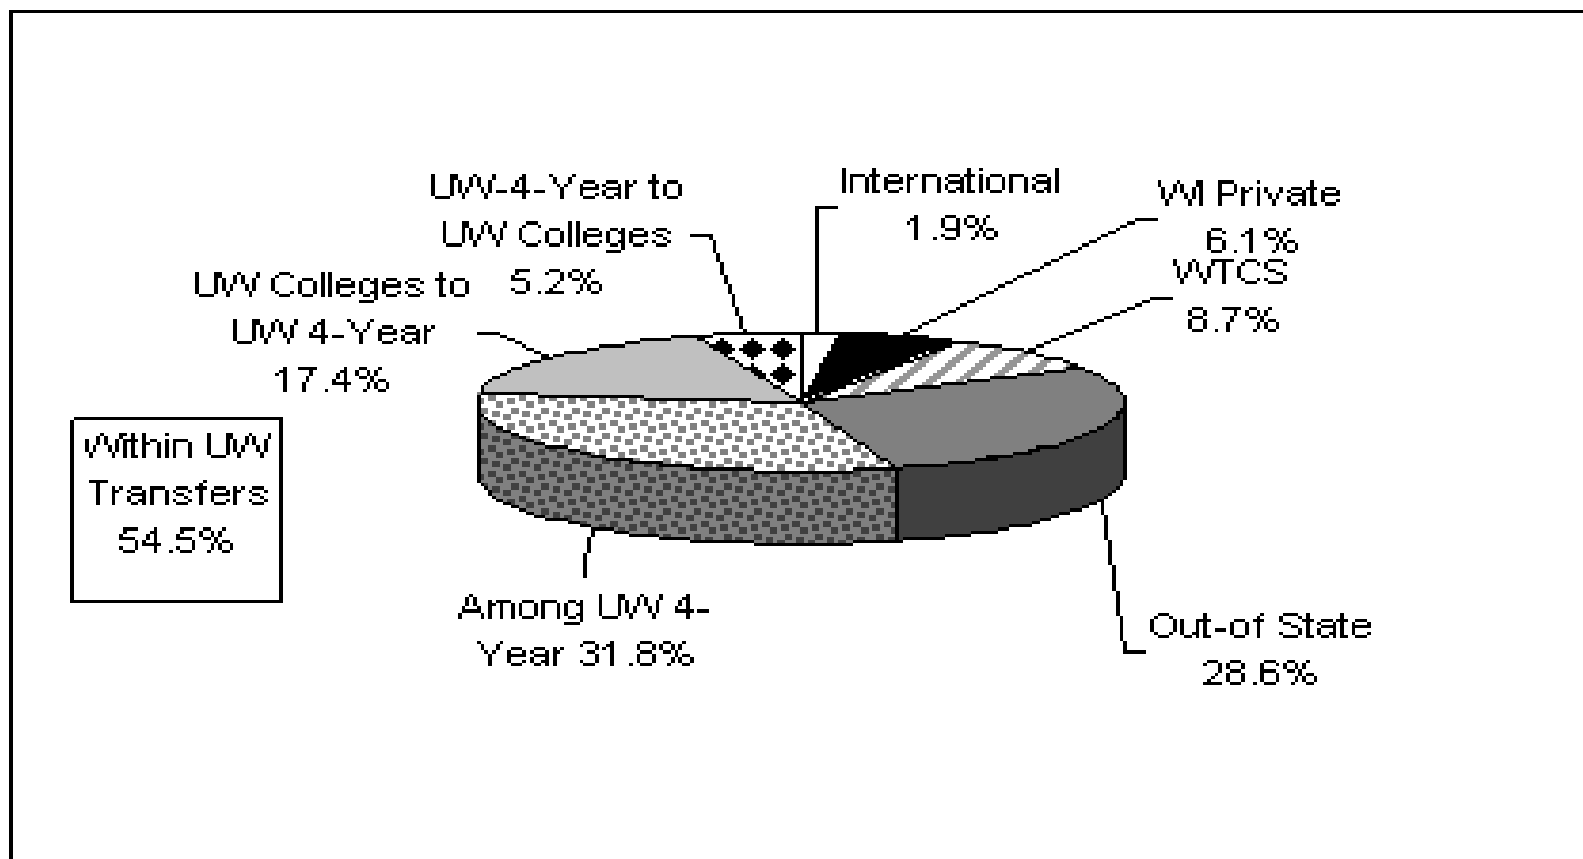

UW System New Transfer Students by Source 1986-87