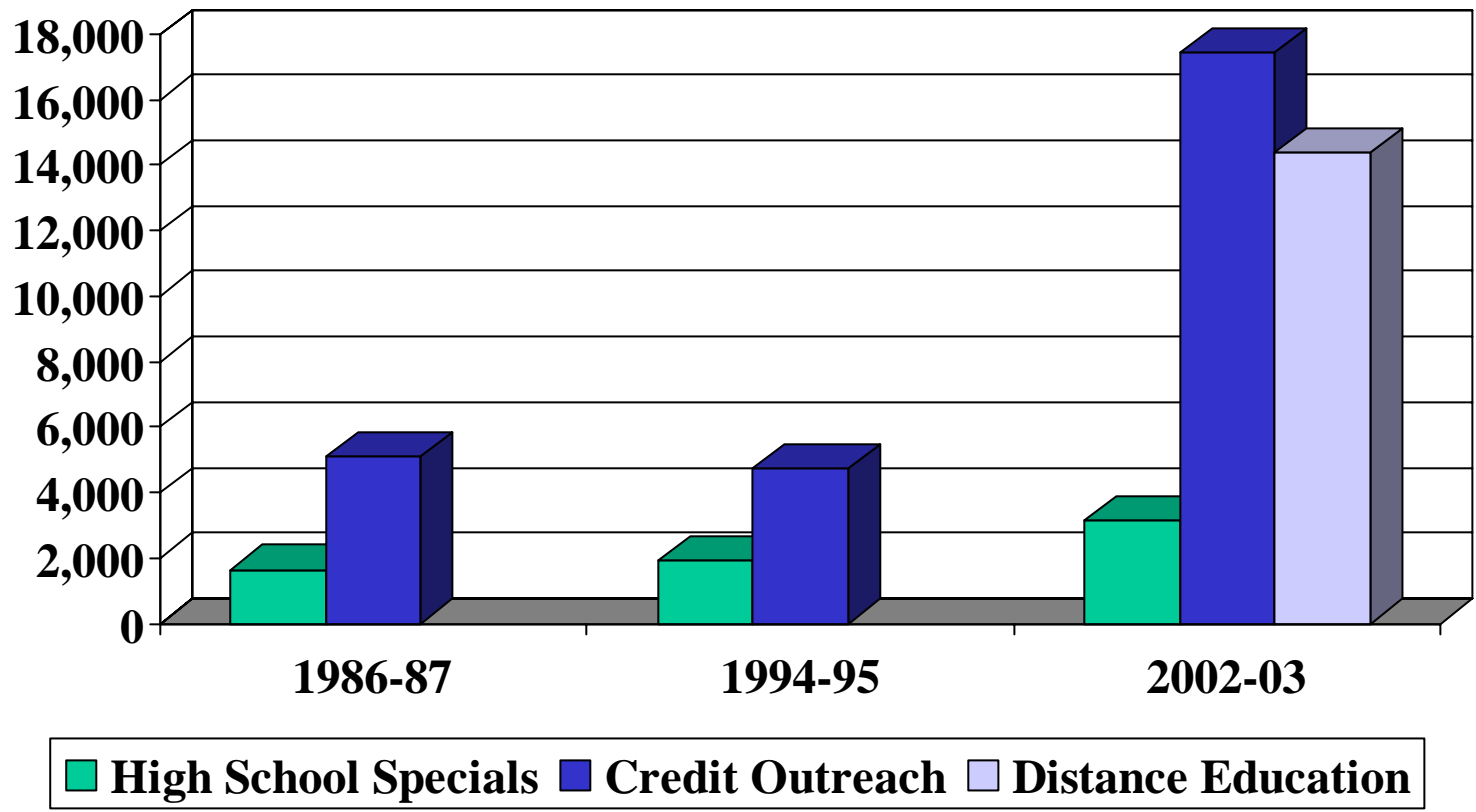

Percent Undergraduates Enrolled Part-Time

Percent Undergraduates Under Age 25 and Full-time

UW System Profile of Entering Students 1999-00

Percent Undergraduates Students of Color

Students Enrolled in Non-Traditional Learning