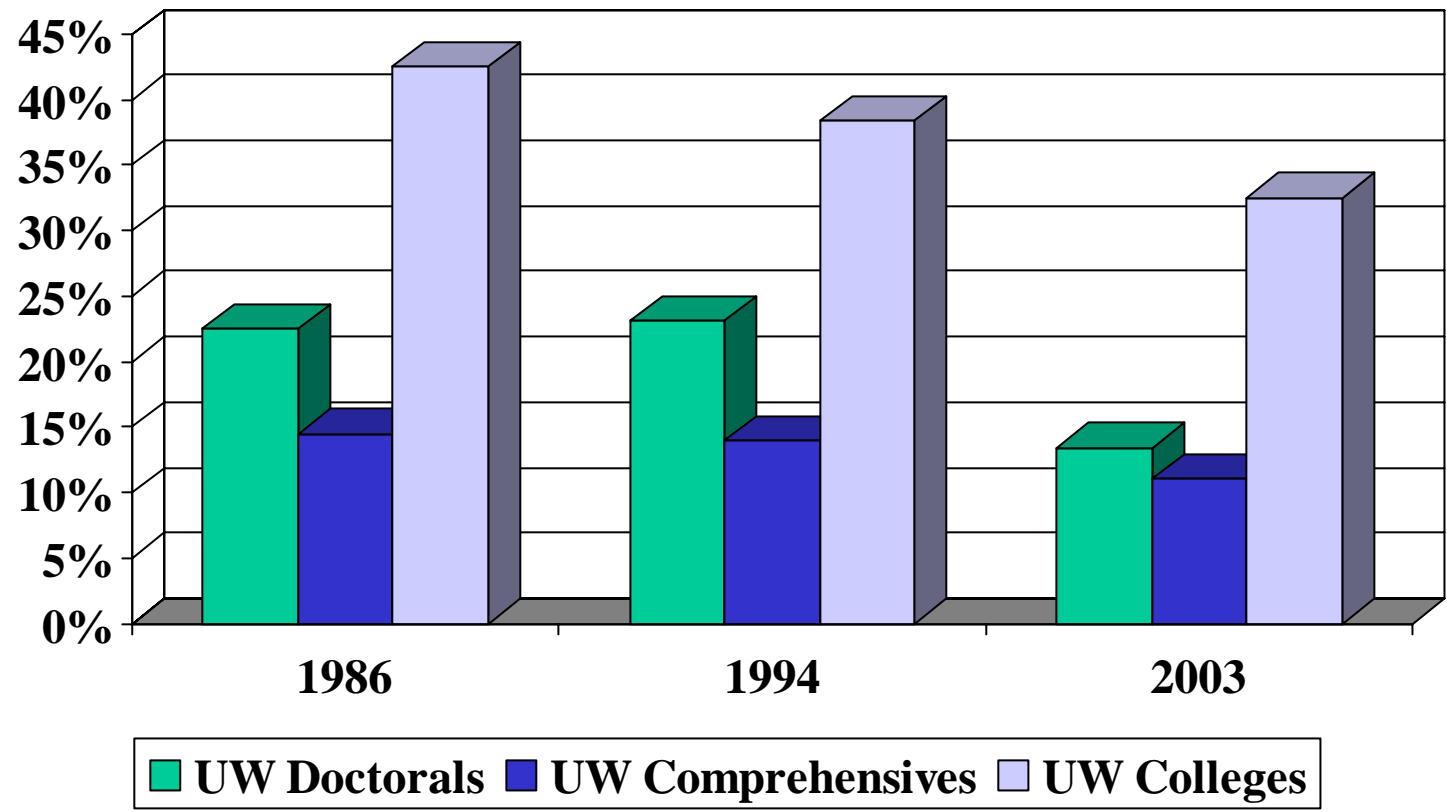

Student Demographics

Frank Goldberg
Associate Vice President

UW/WTCS Joint Committee on
Baccalaureate Expansion
May 12, 2004

University of Wisconsin System Enrollment History

Percent Undergraduates Age 25 and Over

Percent Undergraduates Enrolled Part-Time

Percent Undergraduates Under Age 25 and Full-time

UW System Profile of Entering Students 1999-00

Percent Undergraduates Students of Color

Students Enrolled in Non-Traditional Learning