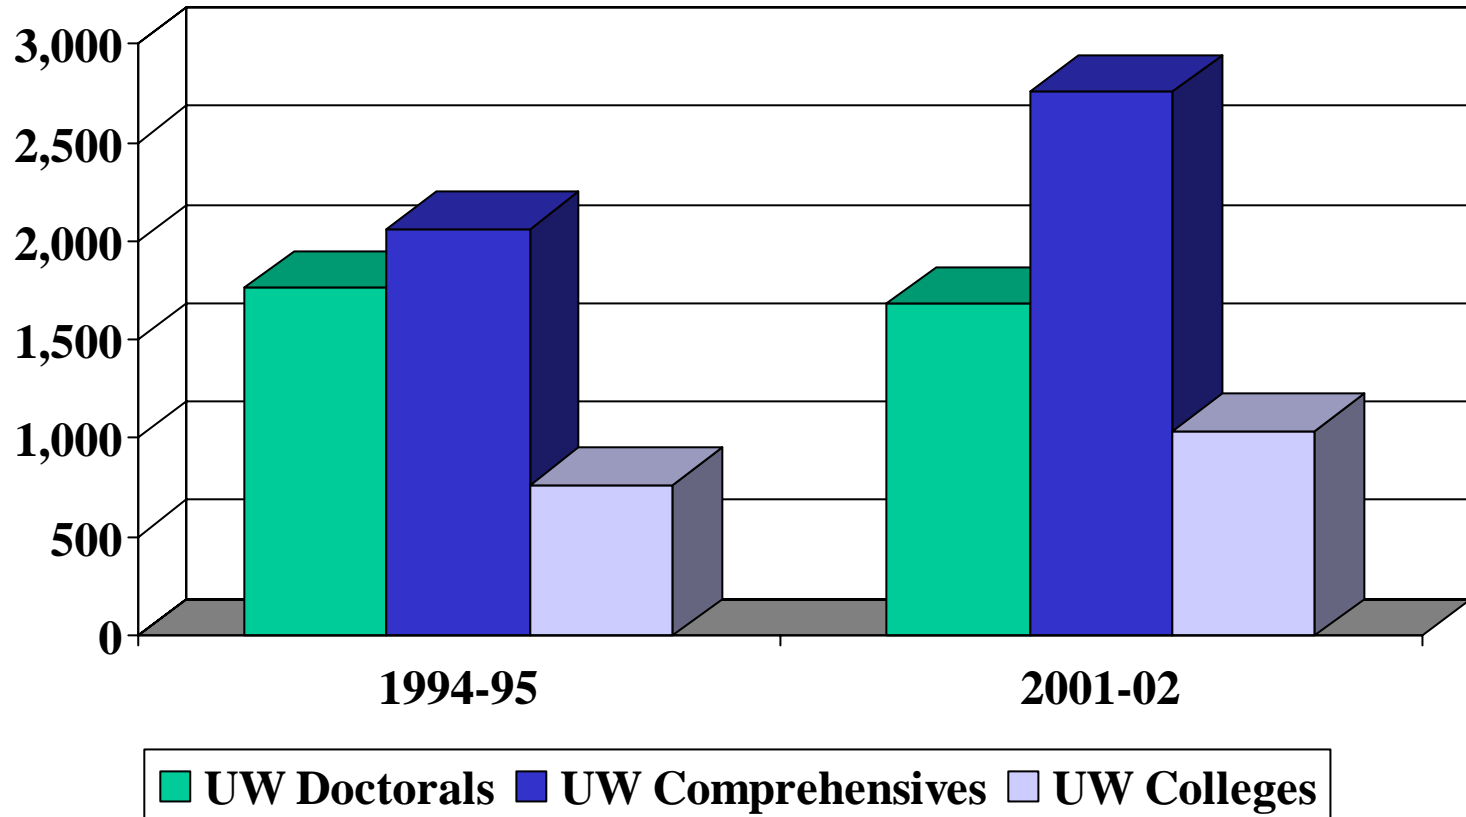

UW/WTCS Dual Enrolled Students

Enrolled in both a UW and a WTC in the same year.