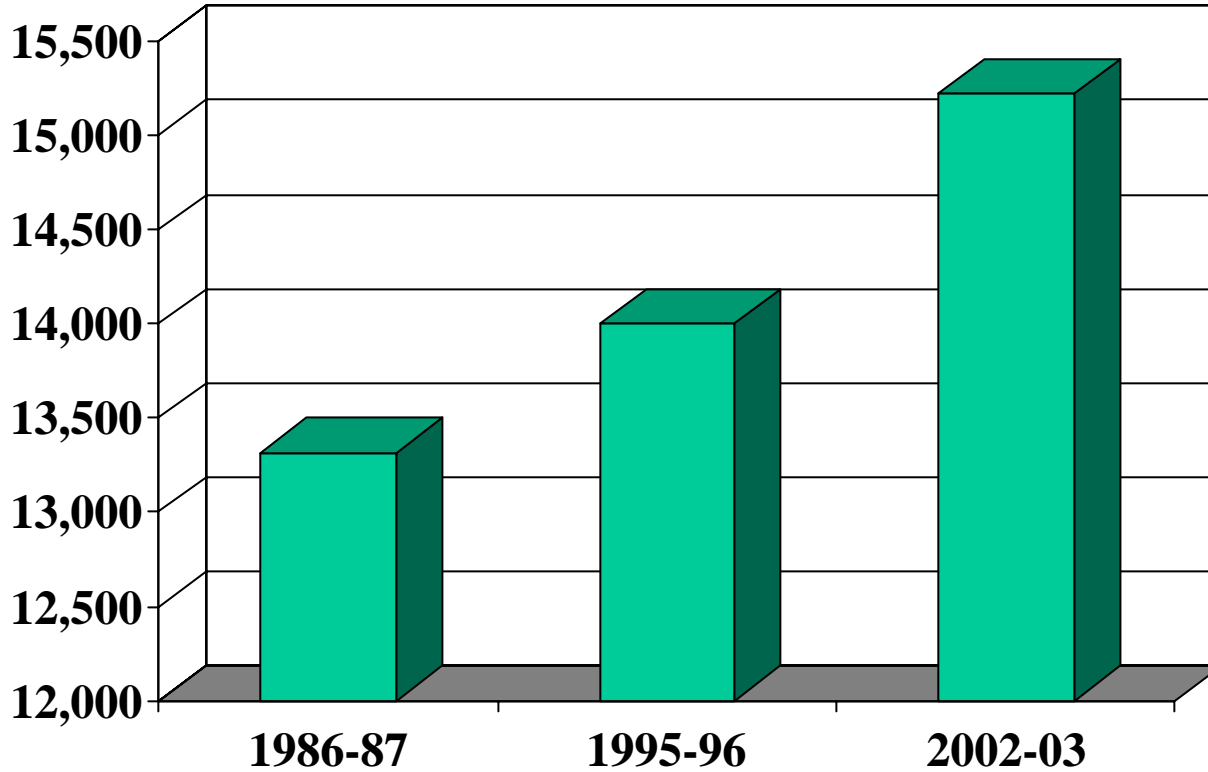

UW System Total Transfer Students