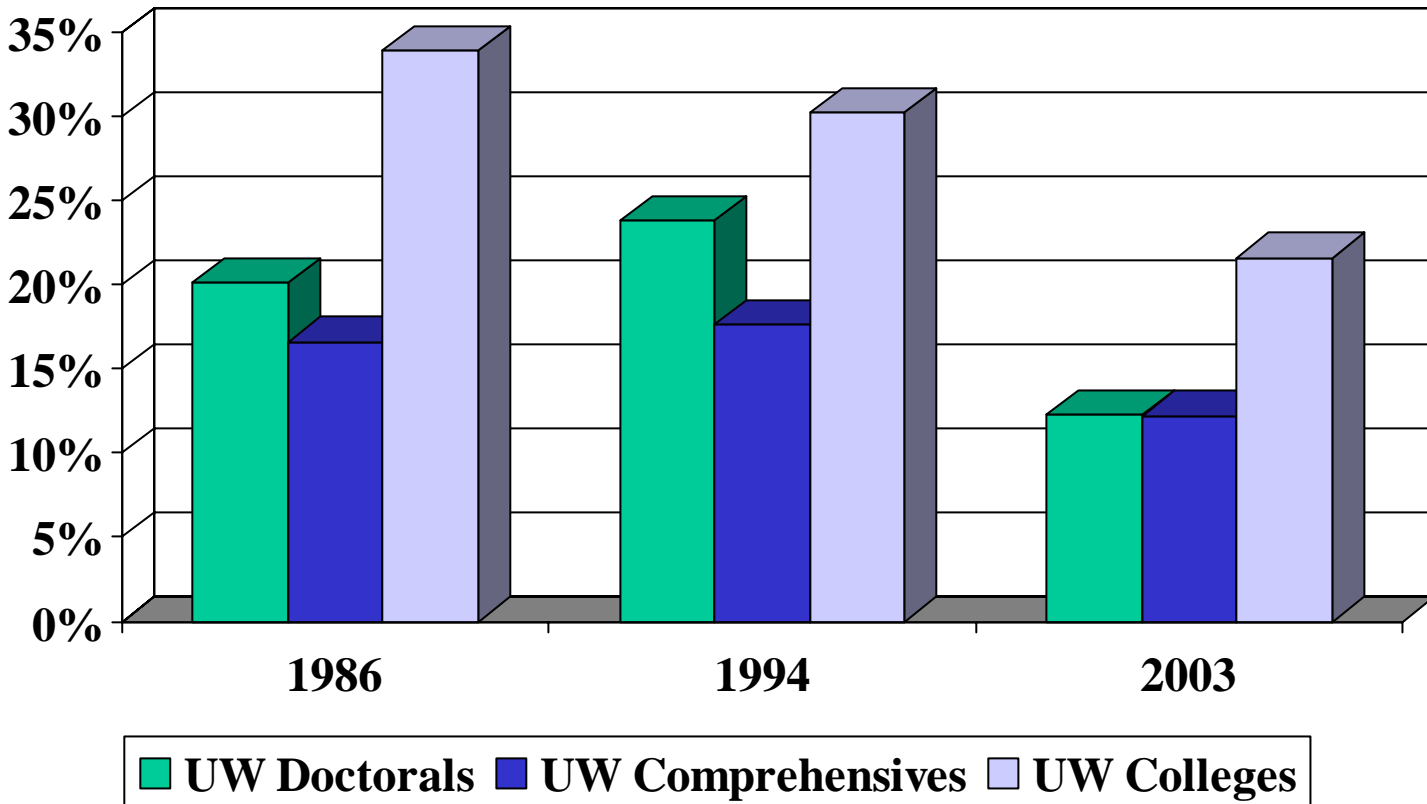

Student Demographics

Frank Goldberg
Associate Vice President

UW/WTCS Joint Committee on
Baccalaureate Expansion
May 12, 2004

University of Wisconsin System Enrollment History

Percent Undergraduates Age 25 and Over

Percent Undergraduates Enrolled Part-Time

Percent Undergraduates Under Age 25 and Full-time

UW System Profile of Entering Students 1999-00

Percent Undergraduates Students of Color

Students Enrolled in Non-Traditional Learning